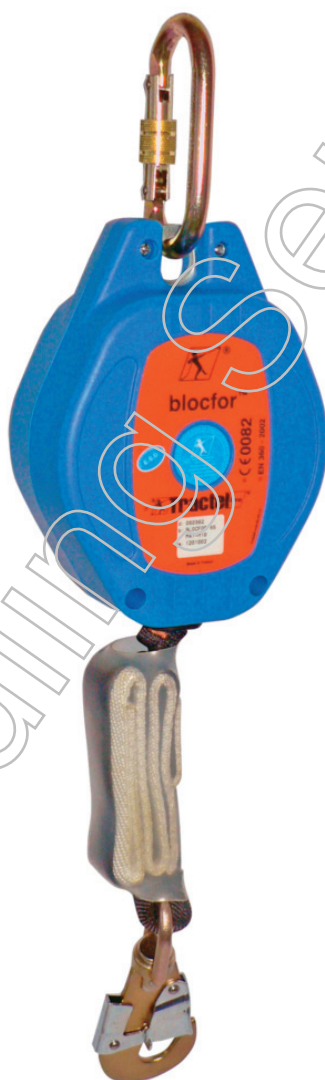

Blocfor™ 5 & 6 ESD Webbing Fall Arrester

NEW for 2013

Introducing the blocfor 5 & 6 ESD
The new generation of retractable fall arresters

Advantages

Easy to install:

- Tested for use in a number of different scenarios

Easy to use:

- For vertical use and 20 degrees from vertical
- Can be used in a horizontal position on a flat roof without a lanyard between the webbing strap end and the harness.
- Can be used on a lifeline system

Service Free:

- No need to return to Tractel for an annual service although an annual inspection by a competent person is still required.
- Enhanced safety with ESD

What is ESD?

- ESD (Energy System Dissipater) ensures absorption of a fall even when the webbing is fully unwound
- The system will not accidentally engage but automatically locks within a 60cm range if the user falls
- Swivel connector eliminates risk of twisting
Compliant with EN 360 with option for terrace roof utilisation
- Webbing strap end equipped with a fall indicator
- Castings made of fiberglass-polymide blend ensuring high resistance to shocks and abrasion

Specification

- 25mm width webbing strap
- 5m webbing strap- blocfor 5
- 6m webbing strap- blocfor 6
- Fall indicator
- 2kg weight- blocfor 5
- 2.1kg weight- blocfor 6
- PA/ABS casing
- Anti-spark mechanism
- ESD absorption
- Certified to EN Standard 360 2002
- Height 181mm
- Width 136mm
- Thickness of unit 68mm