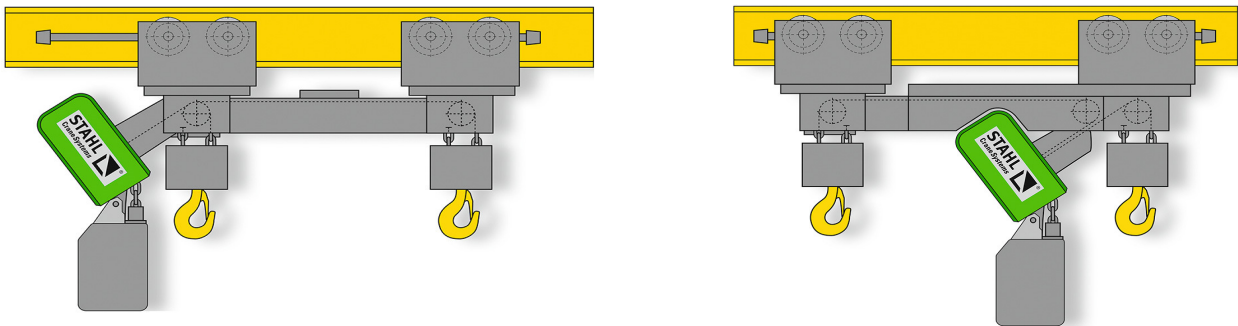

ST hoist model and trolley configurations

Normal headroom, low headroom & ultra short headroom options available

Twin lift chain hoists with hook configurations

Articulating trolley for curved runways

Big bag design with offset hook