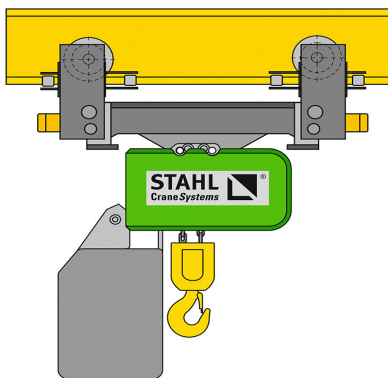

ST hoist model and trolley configurations

Normal headroom, low headroom & ultra short headroom options available

Twin lift chain hoists with hook configurations

Articulating trolley for curved runways

Big bag design with offset hook