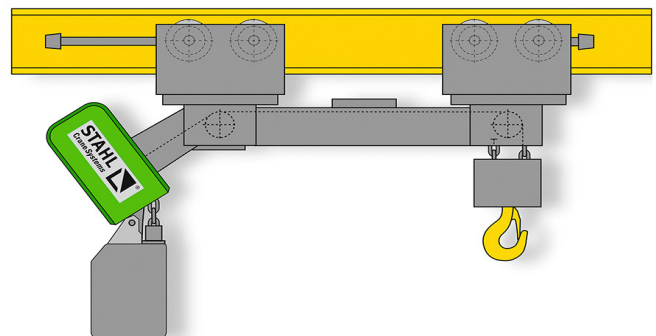

ST hoist model and trolley configurations

Normal headroom, low headroom & ultra short headroom options available

Twin lift chain hoists with hook configurations

Articulating trolley for curved runways

Big bag design with offset hook