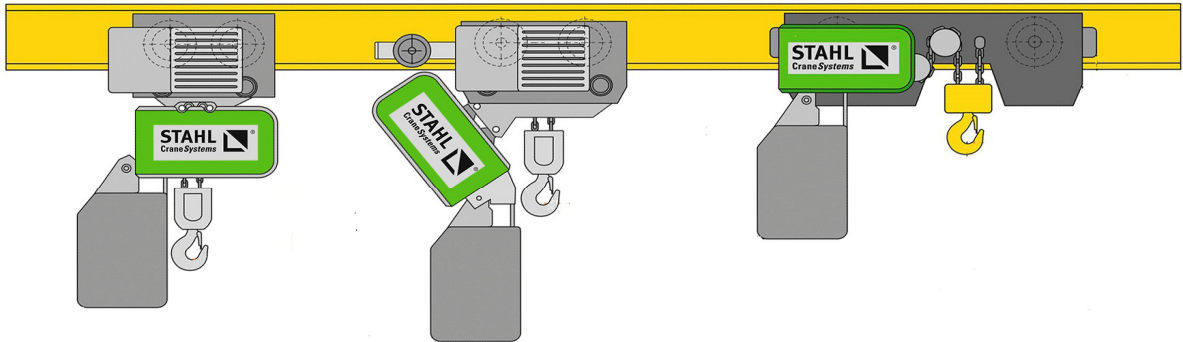

ST hoist model and trolley configurations

Normal headroom, low headroom & ultra short headroom options available

Twin lift chain hoists with hook configurations

Articulating trolley for curved runways

Big bag design with offset hook