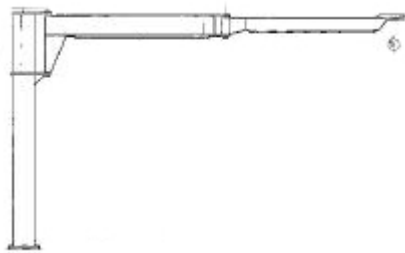

## ARTICULATED JIB CRANES

Post Mounted

Column Mounted

A clever jib crane arm design offering a cost effective solution to awkward lifting applications and where headroom is limited. The articulated arm can reach behind the post, into the corner of a room, around an obstacle or corner where a fixed length arm will not work.

Available with 2 mounting options:

1. Post Mounted 360° Slew – supplied with its own post and base plate
2. Column Mounted 360° Slew – fixed to a suitable building column

The jib arm sections can be split to suit the application but are normally split 50:50.